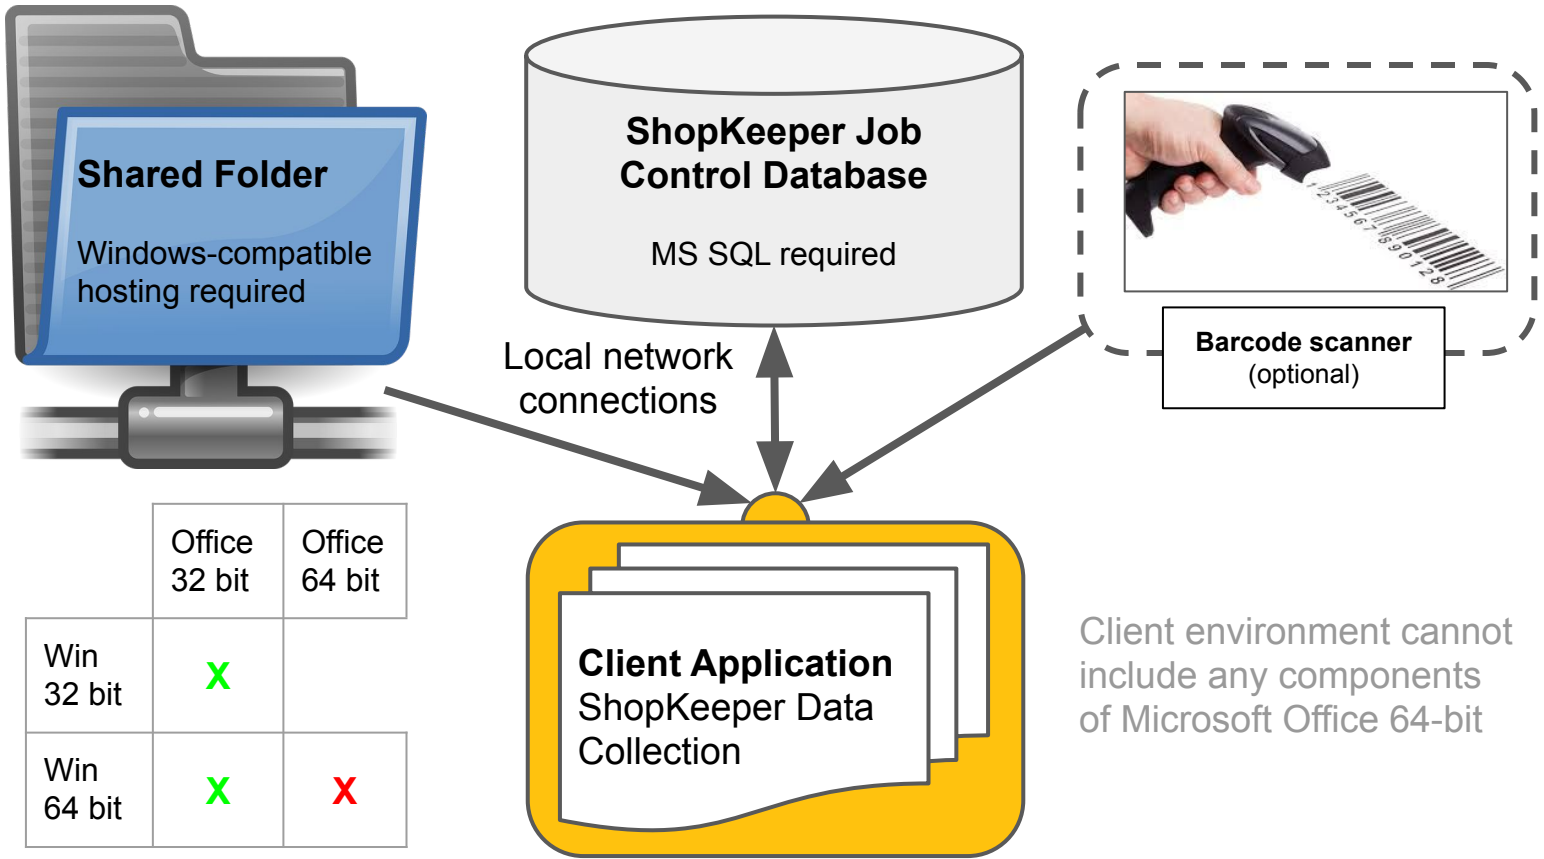

ShopKeeper Data Collection

System Requirements: Client Application

Client Application System Requirements (MS Access 2010 or newer)

Component	Requirement
Computer and processor	500-megahertz (MHz) processor or higher
Memory	256 megabytes (MB) of RAM or higher
Hard disk	2 gigabyte (GB) available disk space
Display	Recommended: 1920 x 1080 resolution monitor Minimum: 1024 x 768 or higher resolution monitor
Operating system	<ul style="list-style-type: none"> Windows 7, Windows 8, Windows 10, Windows 11 Windows Server 2012 Windows Server 2016 Windows Server 2019 Windows Server 2022