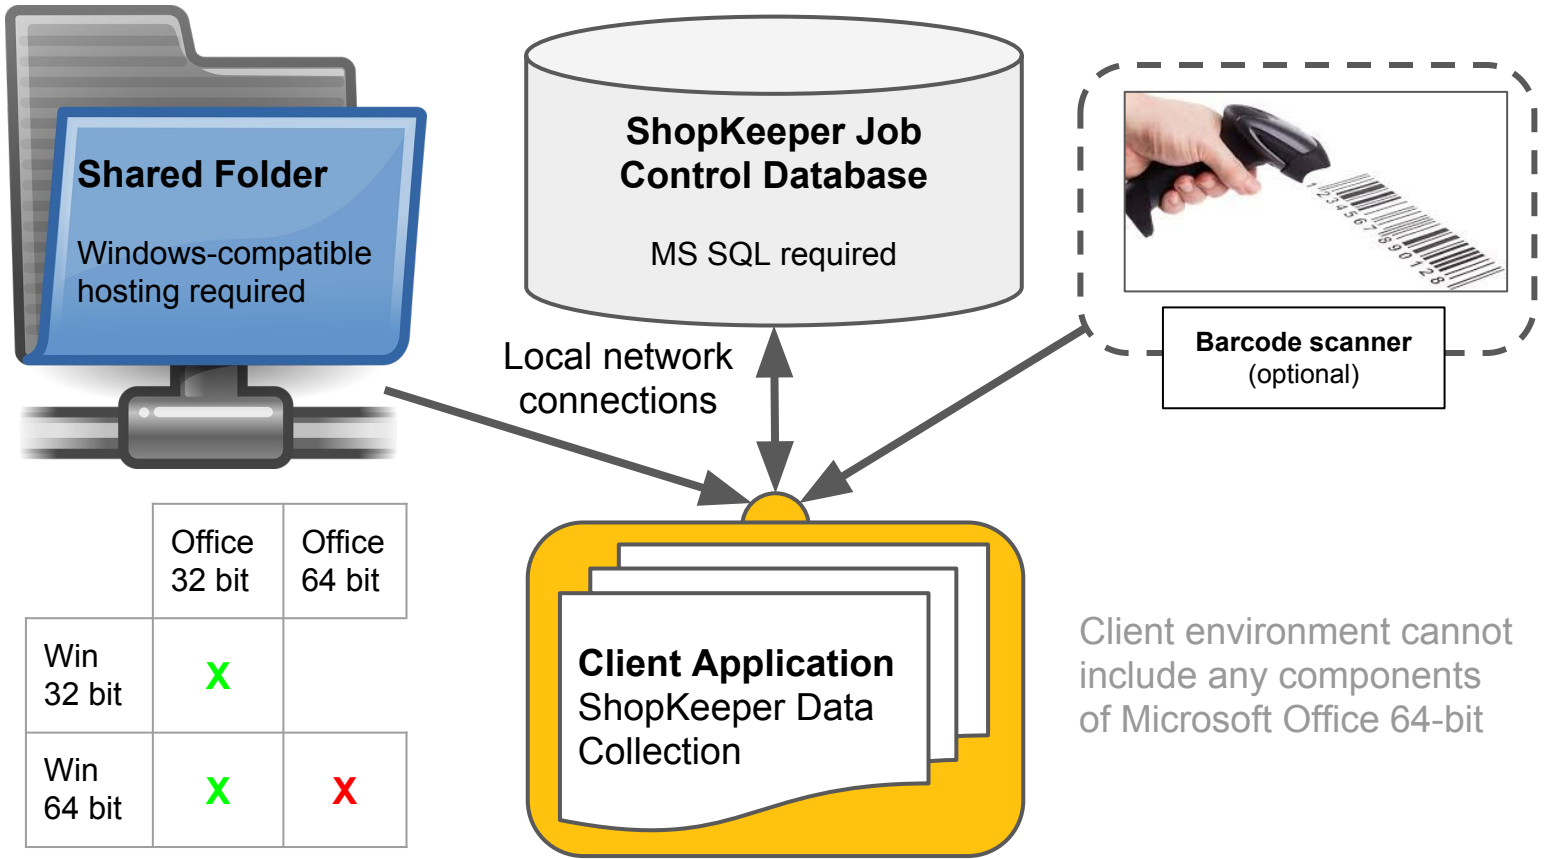

ShopKeeper Data Collection

System Requirements: Client Application

Client Application System Requirements (MS Access 2010 or newer)

Component	Requirement
Computer and processor	500-megahertz (MHz) processor or higher
Memory	256 megabytes (MB) of RAM or higher
Hard disk	2 gigabyte (GB) available disk space
Display	Recommended: 1920 x 1080 resolution monitor Minimum: 1024 x 768 or higher resolution monitor
Operating system	<ul style="list-style-type: none"> Windows 7, Windows 8, Windows 10 Windows Server 2008 Windows Server 2008 R2 Windows Server 2012 Windows Server 2016